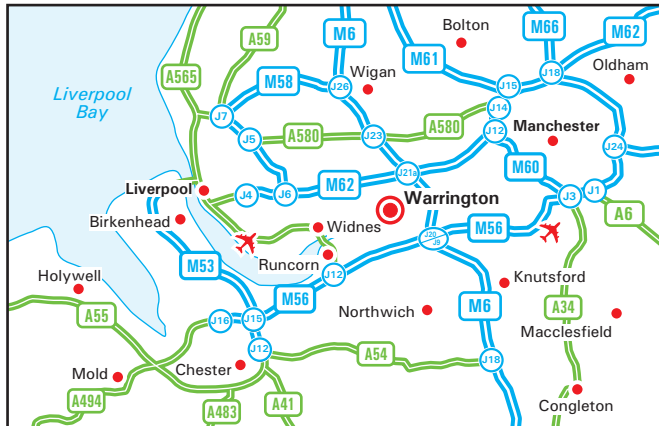

Parasol House
840 Ibis Court
Centre Park
Warrington
Cheshire WA1 1RL

T: 0870 744 3908 - F: 0870 744 3909
E: info@parasolgroup.co.uk - W: www.parasolgroup.co.uk